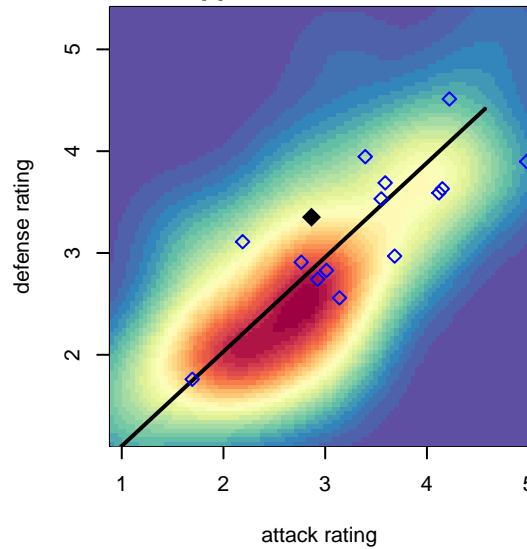

**Spokane Foxes Premier G00**  
 Dots are actual minus expected GF (blue circles) and GA (red triangles).  
 Blue line is smoothed change in attack strength. Red is smoothed change in defense strength.

**attack and defense variance (black dot)  
relative to other teams  
and top 10 in region**

**attack and defense rating  
relative to others at age  
and all opponents in last 13 months**

**Performance relative to 13 month average**