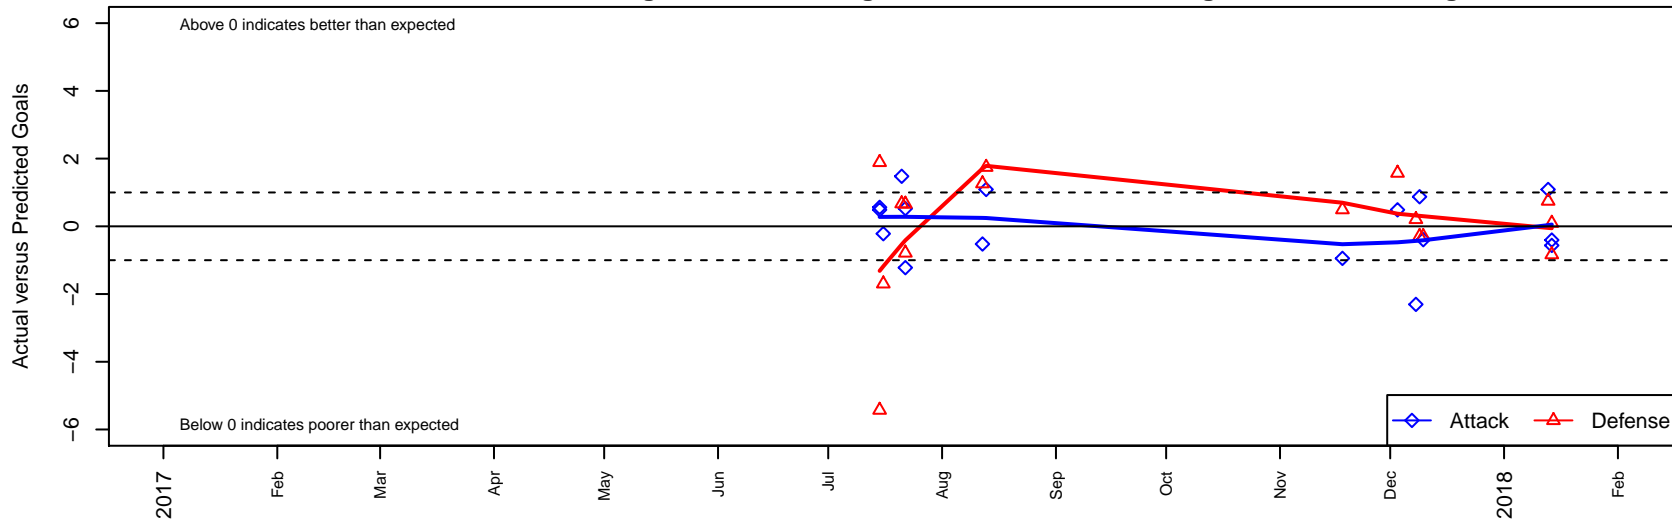

# Spokane Foxes Premier G00

Spokane Foxes FC  
 Spokane, WA  
 G00 total strength=1697  
 attack=17.55 defense=28.55  
 fall league = PSPL WNPL U19

alt names used:  
 SPOKANE FOXES PUMA PREMIER SHOWC/  
 SPOKANE FOXES PUMAS FC '00 FOXES PR

**Spokane Foxes Premier G00**  
 Dots are actual minus expected GF (blue circles) and GA (red triangles).  
 Blue line is smoothed change in attack strength. Red is smoothed change in defense strength.

**attack and defense variance (black dot)  
relative to other teams  
and top 10 in region**

**attack and defense rating  
relative to others at age  
and all opponents in last 13 months**

**Performance relative to 13 month average**