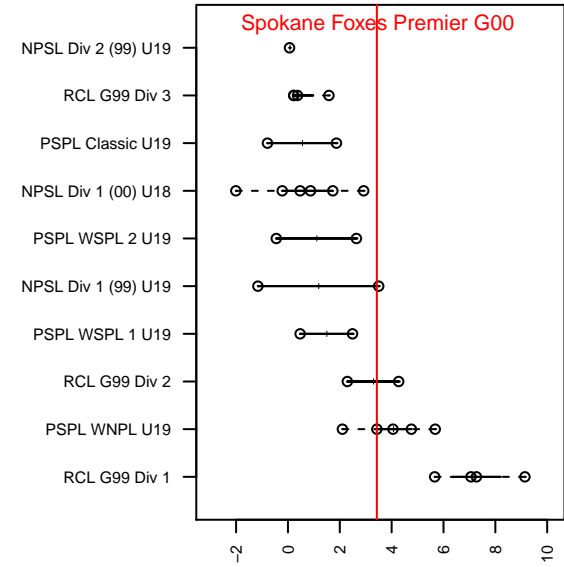

# Spokane Foxes Premier G00

Spokane Foxes FC  
 Spokane, WA  
 G00 total strength=1697  
 attack=17.55 defense=28.55  
 fall league = PSPL WNPL U19

alt names used:  
 SPOKANE FOXES PUMA PREMIER SHOWC/  
 SPOKANE FOXES PUMAS FC '00 FOXES PR

Venues played:  
 2017 Nike Crossfire Challenge Super Group U'  
 2017 Sounders FC Cup GU18-19  
 2017 PSPL WNPL U19  
 2017 Timbers Winter Showcase 2000 Showcas  
 2017 PacNW Winter Classic 1999-2000 Showc

**Spokane Foxes Premier G00**  
 Dots are actual minus expected GF (blue circles) and GA (red triangles).  
 Blue line is smoothed change in attack strength. Red is smoothed change in defense strength.

**attack and defense variance (black dot)  
relative to other teams  
and top 10 in region**

**attack and defense rating  
relative to others at age  
and all opponents in last 13 months**

**Performance relative to 13 month average**