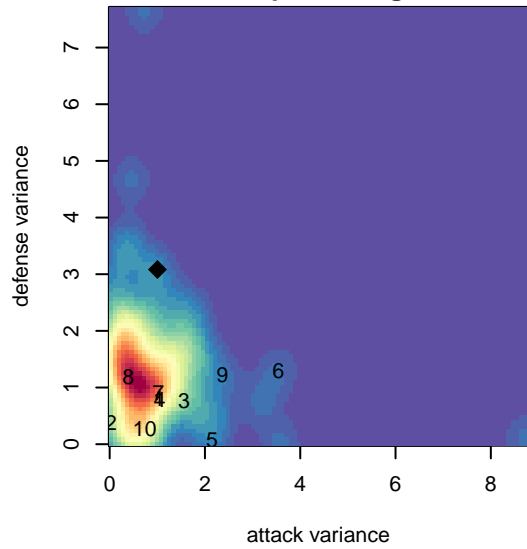

**attack and defense variance (black dot)
relative to other teams
and top 10 in region**