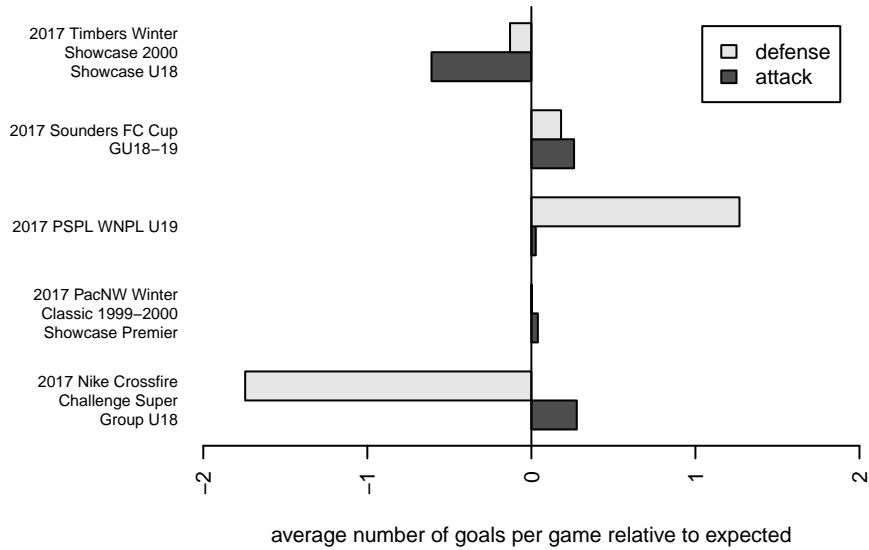

**Spokane Foxes Premier G00**  
 Dots are actual minus expected GF (blue circles) and GA (red triangles).  
 Blue line is smoothed change in attack strength. Red is smoothed change in defense strength.

**attack and defense variance (black dot)  
relative to other teams  
and top 10 in region**

**attack and defense rating  
relative to others at age  
and all opponents in last 13 months**

**Performance relative to 13 month average**